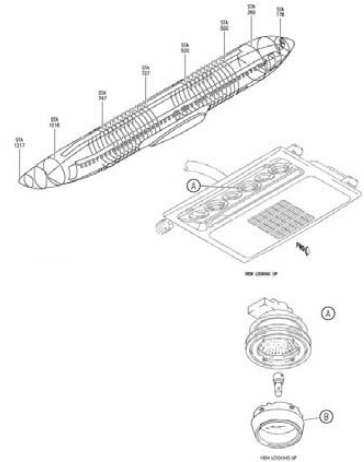

ATS AAXICO Technical Services
PMA Product Release

11-6557-5AATS/-5BATS/-5DATS
11-6557-5GATS /-7GATS
Bezel Assembly

INSTALLS ON:
Passenger Reading Light
B737NG
B757 Series
B767 Series
B777 Series

Because time matters
kapco-global.com

Kapco Global
Aerospace Parts & Distribution Services

The BEZEL ASSEMBLY is part of the reading light in the overhead passenger service unit (PSU). It is made in several different colors to match the color of the reading light.

The BEZEL ASSEMBLY covers and protects the reflector and lamp inside the passenger reading light. It also facilitates the removal and replacement of the lamp. The bezel is free to rotate on the reading light. This design prevents loosening of the bezel due to vibration and passive tampering.