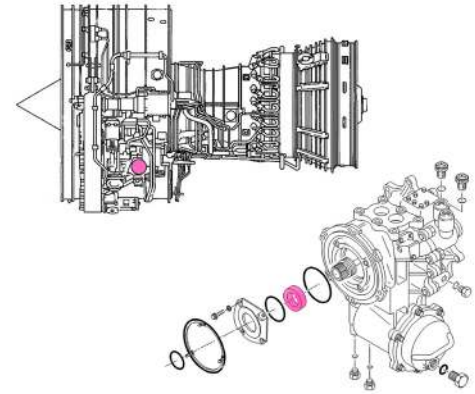

ATS AAXICO Technical Services
PMA Product Release

218304ATS Stationary Shaft Seal

INSTALLS ON:
Fuel Pump and
Filter Assembly
CFM 56-2/-3/-5
PW4000 Series

Because time matters
kapco-global.com

Kapco Global
Aerospace Parts & Distribution Services

The STATIONARY SHAFT SEAL is a spring loaded mechanical seal that resides in the Seal Carrier Assembly within the Fuel Pump and Filter Assembly of the Engine. The STATIONARY SHAFT SEAL consists of seven details, four of which are stainless steel. The main contacting and rubbing component is made of carbon graphite. The assembly also contains a spring-energized seal component and a wave spring to provide mechanical loading for the assembly. The carbon graphite face that creates the seal is flat within three helium light bands.

Part Name	ATS PMA P/N	OEM P/N	OEM	ELIGIBILITY
Stationary Shaft Seal	218304ATS	218304	Argo-Tech	CFM56-2, CFM56-2A,CFM56-2B, CFM56-3, CFM56-3B, CFM56-5, CFM56-5-A1/F, CFM56-5A3, CFM56-5A4, CFM56-5A4/F, CFM56-5A5, CFM56-5A5/F CFM56-5B1, CFM56-5B2, CFM56-5B4, CFM56-5B6, CFM56-5C2, CFM56-5C2/G, CFM56-5C3/F4 PW4050, PW4052, PW4056, PW4060, 4060A, PW4060C, PW4062, PW4062A, PW4152, PW4156, PW4156A, PW4158, PW4160, PW4460, 4462